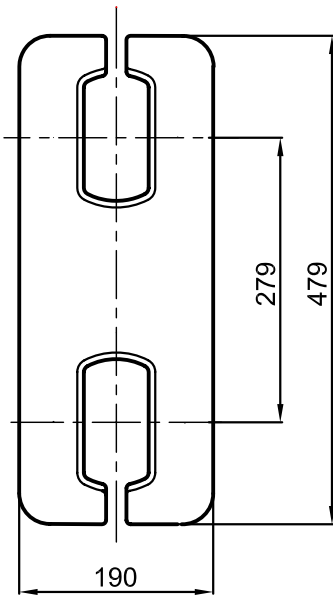

**Single type DP-1**

**Double transversal type DP-2**

**Double longitudinal type DP-3**

**Quadruple type DP-4**

**Specifications:**

Classification: All items are approved by major classification societies

Materials: High tensile steel

Finish: Primer

Remark: Other lengths, materials and finish upon request

MODEL NO.	Lc	B.L.	WEIGHT
DP-1	--	500KN	5.4kg
DP-2(Lc)	204/ 216/ 258		12/ 12.60/ 14.2kg
DP-3	--		14.6kg
DP-4(Lc)	204/ 216/ 258		32/ 33.6/ 38kg