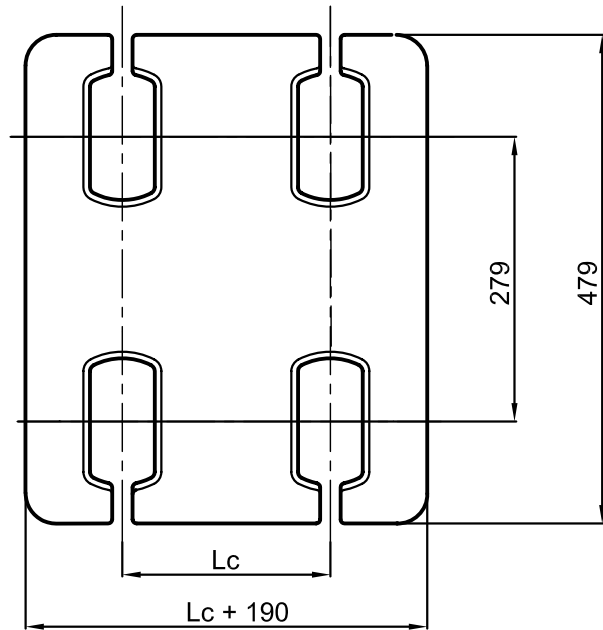

**Single type DP-1**

**Double transversal type DP-2**

**Double longitudinal type DP-3**

**Quadruple type DP-4**

**Specifications:**

Classification: All items are approved by major classification societies

Materials: High tensile steel

Finish: Primer

Remark: Other lengths, materials and finish upon request

MODEL NO.	Lc	B.L.	WEIGHT
DP-1	--	500KN	5.4kg
DP-2(Lc)	204/ 216/ 258		12/ 12.60/ 14.2kg
DP-3	--		14.6kg
DP-4(Lc)	204/ 216/ 258		32/ 33.6/ 38kg