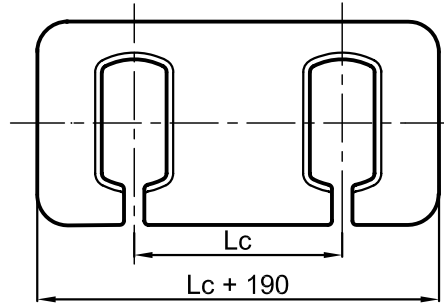

**Single type DP-1**

**Double transversal type DP-2**

**Double longitudinal type DP-3**

**Quadruple type DP-4**

**Specifications:**

Classification: All items are approved by major classification societies

Materials: High tensile steel

Finish: Primer

Remark: Other lengths, materials and finish upon request

MODEL NO.	Lc	B.L.	WEIGHT
DP-1	--	500KN	5.4kg
DP-2(Lc)	204/ 216/ 258		12/ 12.60/ 14.2kg
DP-3	--		14.6kg
DP-4(Lc)	204/ 216/ 258		32/ 33.6/ 38kg