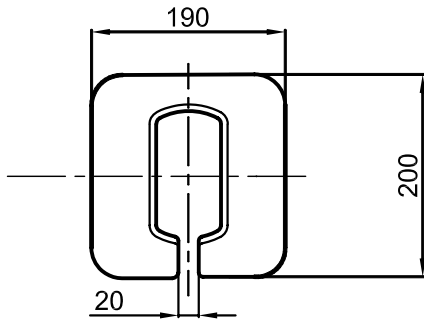

**Single type DP-1**

**Double transversal type DP-2**

**Double longitudinal type DP-3**

**Quadruple type DP-4**

**Specifications:**

Classification: All items are approved by major classification societies

Materials: High tensile steel

Finish: Primer

Remark: Other lengths, materials and finish upon request

MODEL NO.	Lc	B.L.	WEIGHT
DP-1	--	500KN	5.4kg
DP-2(Lc)	204/ 216/ 258		12/ 12.60/ 14.2kg
DP-3	--		14.6kg
DP-4(Lc)	204/ 216/ 258		32/ 33.6/ 38kg