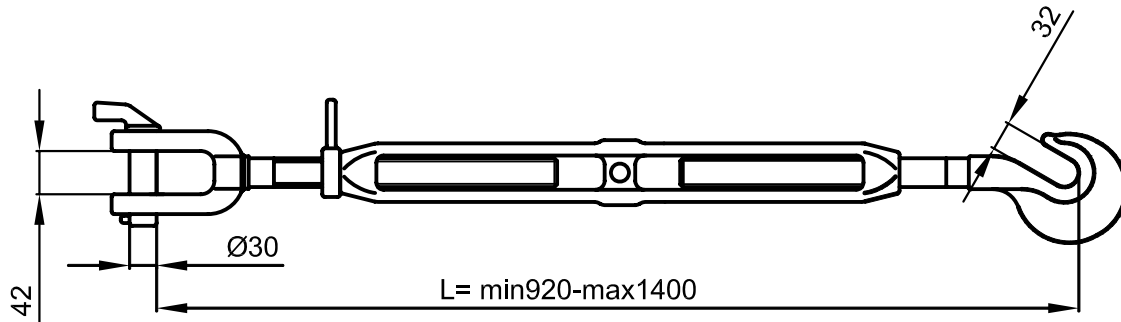

Jaw - hook type B-14

Jaw - plate type B-24

Specifications:

Classification: All items are approved by major classification societies

Materials: Forged steel & high tensile steel

Finish: Hot dipped galvanized

Remark: Other dimensions, materials and finish upon request

MODEL NO.	B.L.	WEIGHT
B-14	420KN	14kg
B-24	500KN	22kg