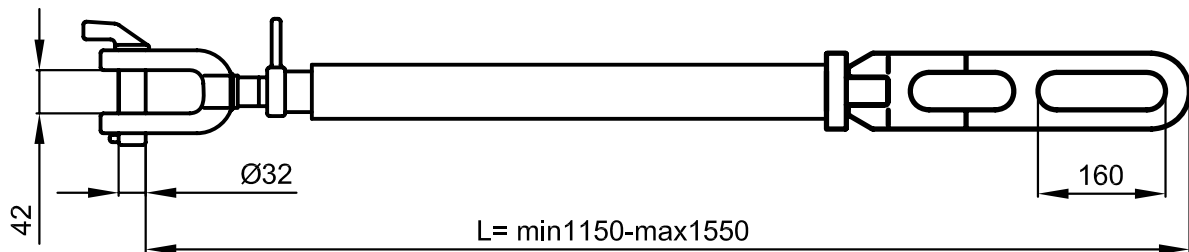

Jaw - hook type B-14

Jaw - plate type B-24

Specifications:

Classification: All items are approved by major classification societies

Materials: Forged steel & high tensile steel

Finish: Hot dipped galvanized

Remark: Other dimensions, materials and finish upon request

MODEL NO.	B.L.	WEIGHT
B-14	420KN	14kg
B-24	500KN	22kg